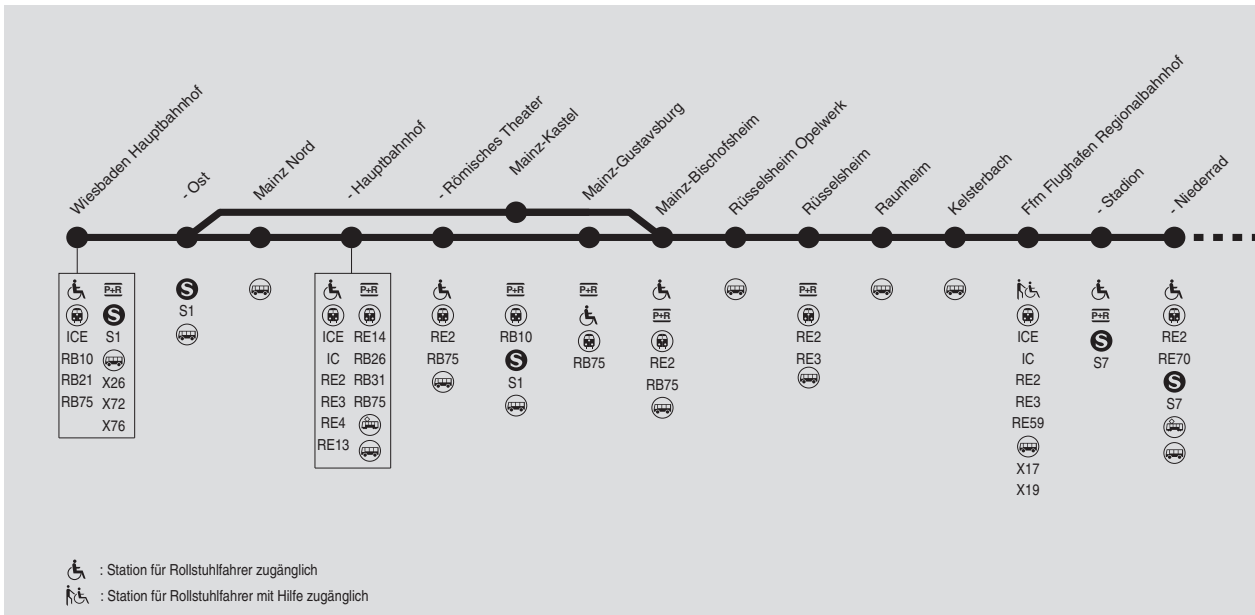

S S8/S9 Wiesbaden Hbf → Mainz Hbf (S8) / Mainz-Kastel (S9) → Flughafen → Frankfurt Hbf → Offenbach Ost → Hanau Hbf

RMV-Servicetelefon: 069 / 24 24 80 24

124